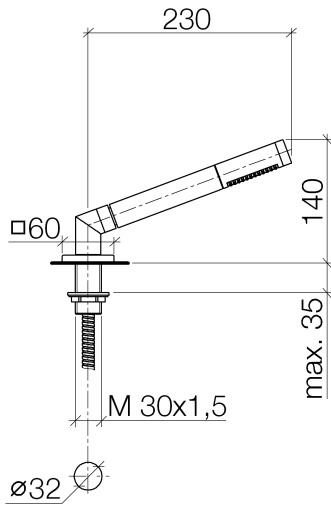

27 702 980

Fits: IMO, MEM, CL.1, CYO

- COMPACT RAIN, max. flow rate 6.8 l/min (at 3 bar)
- with anti-scale system
- rosette 60 x 60 mm
- hole diameter 32 mm
- metal shower hose 2250mm with integrated anti-twist protection

Two-piece design allows hose to later be changed without dismantling the fitting.

Intrinsic protection against back flow.

	Brushed Platinum	27 702 980-06
	Chrome	27 702 980-00
	Platinum	27 702 980-08
	Dark Chrome	27 702 980-19
	Brushed Durabrass (23kt Gold)	27 702 980-28
	Matte Black	27 702 980-33
	Brushed Champagne (22kt Gold)	27 702 980-46
	Champagne (22kt Gold)	27 702 980-47
	Brushed Chrome	27 702 980-93
	Brushed Dark Platinum	27 702 980-99

27 702 980

Flow rate chart

Certificates

IAPMO_4976 (5). Belgaqua_21-383- WRAS_2209005.
27_8.

27 702 980

Parts for other finishes can be found here: [Chrome](#)

Spare parts list

No.	Item Number	Name	Quantity used	Delivery time
1	90 12 11 140 30-06	shower	1	10
2	04 24 04 287 00-06	nipple	1	10
3	90 14 20 002 00 90	seal	1	2
4	28 322 970-06	Metal shower hose 1/2" x 3/8" x 1750 mm - Brushed Platinum	1	2
5	90 18 40 085 00 90	sleeve	1	2
6	09 27 68 003-06	rosette	1	10
7	09 30 01 090-07	sleeve	1	30
8	04 23 10 032 46 90	fixing set	1	2
9	09 30 11 060 90	disc	1	2
10	12 505 970 90	High pressure hose 1/2" x 3/8" x 500 mm -	1	2
11	90 24 03 168 00 90	nipple	1	2
12	04 24 04 187 00-06	nipple	1	10