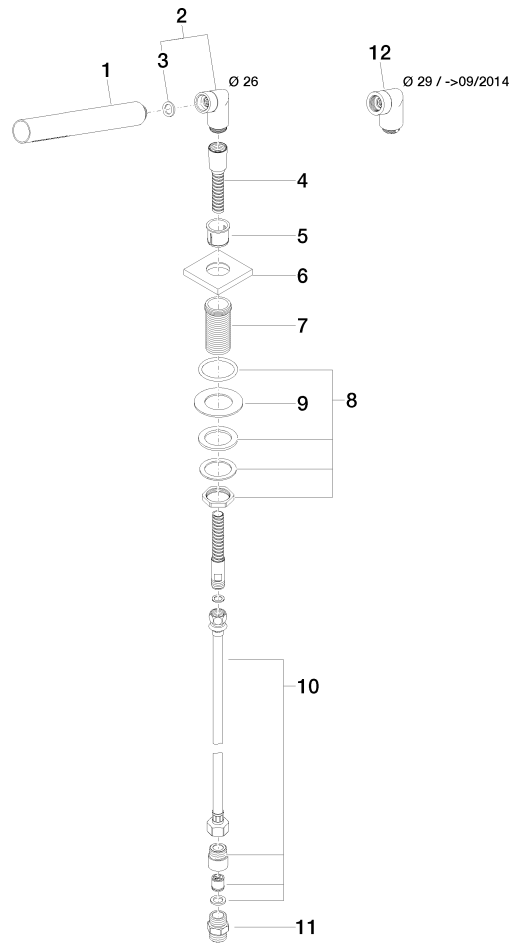

27 702 980

Fits: IMO, MEM, CL.1, CYO

- COMPACT RAIN, max. flow rate 6.8 l/min (at 3 bar)
- with anti-scale system
- rosette 60 x 60 mm
- hole diameter 32 mm
- metal shower hose 2250mm with integrated anti-twist protection

Two-piece design allows hose to later be changed without dismantling the fitting.

Intrinsic protection against back flow.

	Brushed Platinum	27 702 980-06
	Chrome	27 702 980-00
	Platinum	27 702 980-08
	Dark Chrome	27 702 980-19
	Brushed Durabrass (23kt Gold)	27 702 980-28
	Matte Black	27 702 980-33
	Brushed Champagne (22kt Gold)	27 702 980-46
	Champagne (22kt Gold)	27 702 980-47
	Brushed Chrome	27 702 980-93
	Brushed Dark Platinum	27 702 980-99

27 702 980

Flow rate chart

Certificates

IAPMO_4976 (5). Belgaqua_21-383- WRAS_2209005.
27_8.

27 702 980

Parts for other finishes can be found here: [Chrome](#)

Spare parts list

No.	Item Number	Name	Quantity used	Delivery time
1	90 12 11 140 30-06	shower	1	10
2	04 24 04 287 00-06	nipple	1	10
3	90 14 20 002 00 90	seal	1	2
4	28 322 970-06	Metal shower hose 1/2" x 3/8" x 1750 mm - Brushed Platinum	1	2
5	90 18 40 085 00 90	sleeve	1	2
6	09 27 68 003-06	rosette	1	10
7	09 30 01 090-07	sleeve	1	30
8	04 23 10 032 46 90	fixing set	1	2
9	09 30 11 060 90	disc	1	2
10	12 505 970 90	High pressure hose 1/2" x 3/8" x 500 mm -	1	2
11	90 24 03 168 00 90	nipple	1	2
12	04 24 04 187 00-06	nipple	1	10